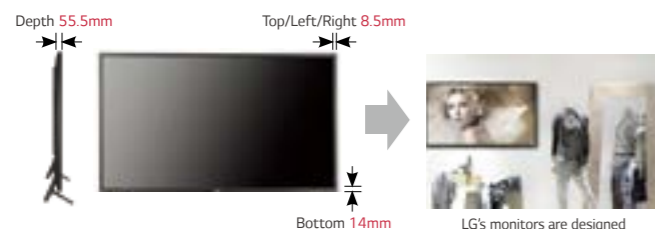

Slim Design