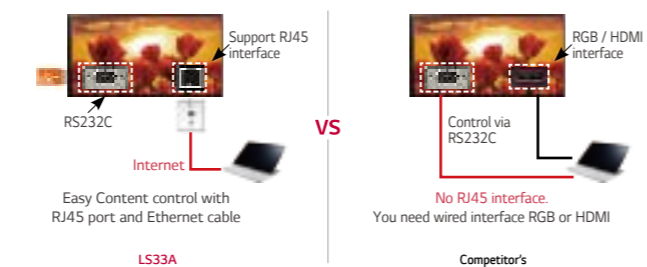

Network Based Content Control