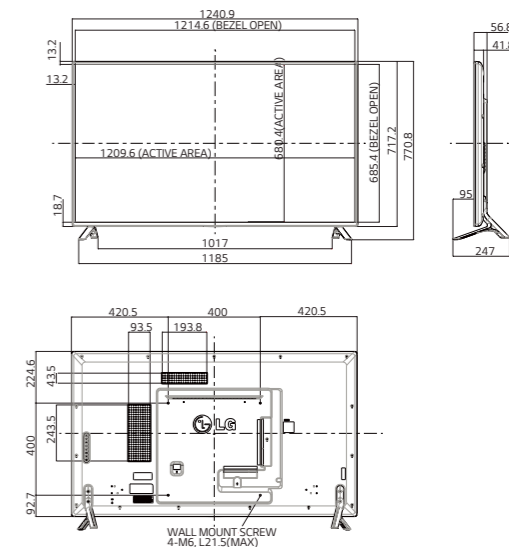

## ORIENTATION

Supports Portrait & Landscape Mode.

## DIMENSION (unit : mm)

65"

55"

47"

42"

32"