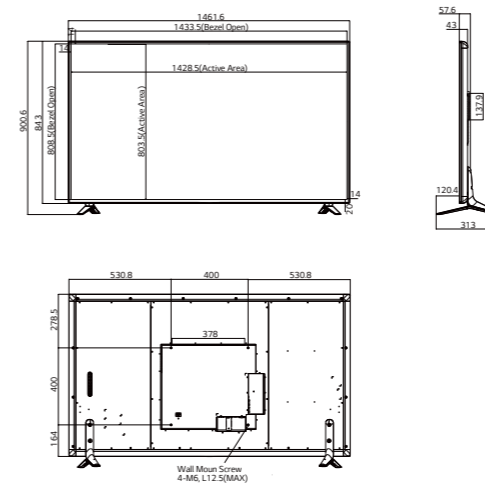

## ORIENTATION

Supports Portrait & Landscape Mode.

## DIMENSION (unit : mm)

65"

55"

47"

42"

32"